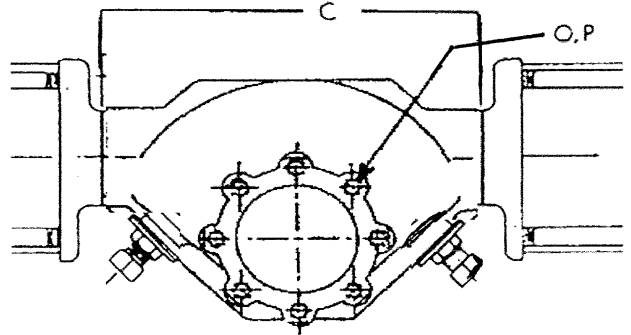

**Bottom Mounting**

Dimensions (Inches)

**4 Mounting Holes**

**8 Mounting Holes**

- C** SPACE BETWEEN BODY ADAPTERS ( MAX. BRACKET LENGTH )
- BC** BOLT CIRCLE DIAMETER
- TP** YOKE DIAMETER NOTE: YOKE STICKS OUT .09 MAX
- K** YOKE BORE DIAMETER
- KK** YOKE BORE DEPTH
- L** KEYWAY SIZE WIDTH X HEIGHT
- M** KEYWAY LENGTH
- O** BOLT SIZE - TPI ( THREADS PER INCH )
- P** DEPTH OF THREADS
- Q** NUMBER OF THREADED MOUNTING HOLES

BODY SIZE	26	33	45	60	80
C	11.75	13.75	19.25	22.00	29.00
BC	4.50	5.75	8.25	11.38	12.50
TP	3.63	4.50	6.25	8.00	9.00
K	2.50	3.25	4.50	6.00	6.50
KK	3.50	3.75	5.00	7.25	11.75
L	.63 X .375	.75 X .4375	1.00 X .5625	1.00 X .50	1.125 X .625
M	3.00	3.25	5.00	4.25	6.75
O	1/2- 13	3/4- 10	7/8-9	1.0 -14	1 1/8- 8
P	1.00	0.88	1.38	1.78	1.69
Q	4	4	8	8	8