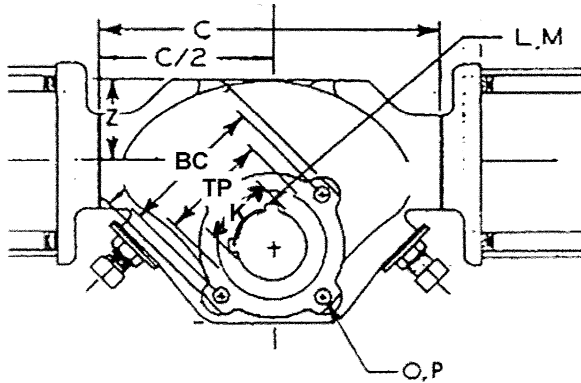

**Bottom Mounting**

Dimensions (Inches)

**4 Mounting Holes**

**8 Mounting Holes**

- C** SPACE BETWEEN BODY ADAPTERS ( MAX. BRACKET LENGTH )
- BC** BOLT CIRCLE DIAMETER
- TP** YOKE DIAMETER NOTE: YOKE STICKS OUT .09 MAX
- K** YOKE BORE DIAMETER
- KK** YOKE BORE DEPTH
- L** KEYWAY SIZE WIDTH X HEIGHT
- M** KEYWAY LENGTH
- O** BOLT SIZE - TPI ( THREADS PER INCH )
- P** DEPTH OF THREADS
- Q** NUMBER OF THREADED MOUNTING HOLES

BODY SIZE	26	33	45	60	80
C	11.75	13.75	19.25	22.00	29.00
BC	4.50	5.75	8.25	11.38	12.50
TP	3.63	4.50	6.25	8.00	9.00
K	2.50	3.25	4.50	6.00	6.50
KK	3.50	3.75	5.00	7.25	11.75
L	.63 X .375	.75 X .4375	1.00 X .5625	1.00 X .50	1.125 X .625
M	3.00	3.25	5.00	4.25	6.75
O	1/2- 13	3/4- 10	7/8-9	1.0 -14	1 1/8- 8
P	1.00	0.88	1.38	1.78	1.69
Q	4	4	8	8	8